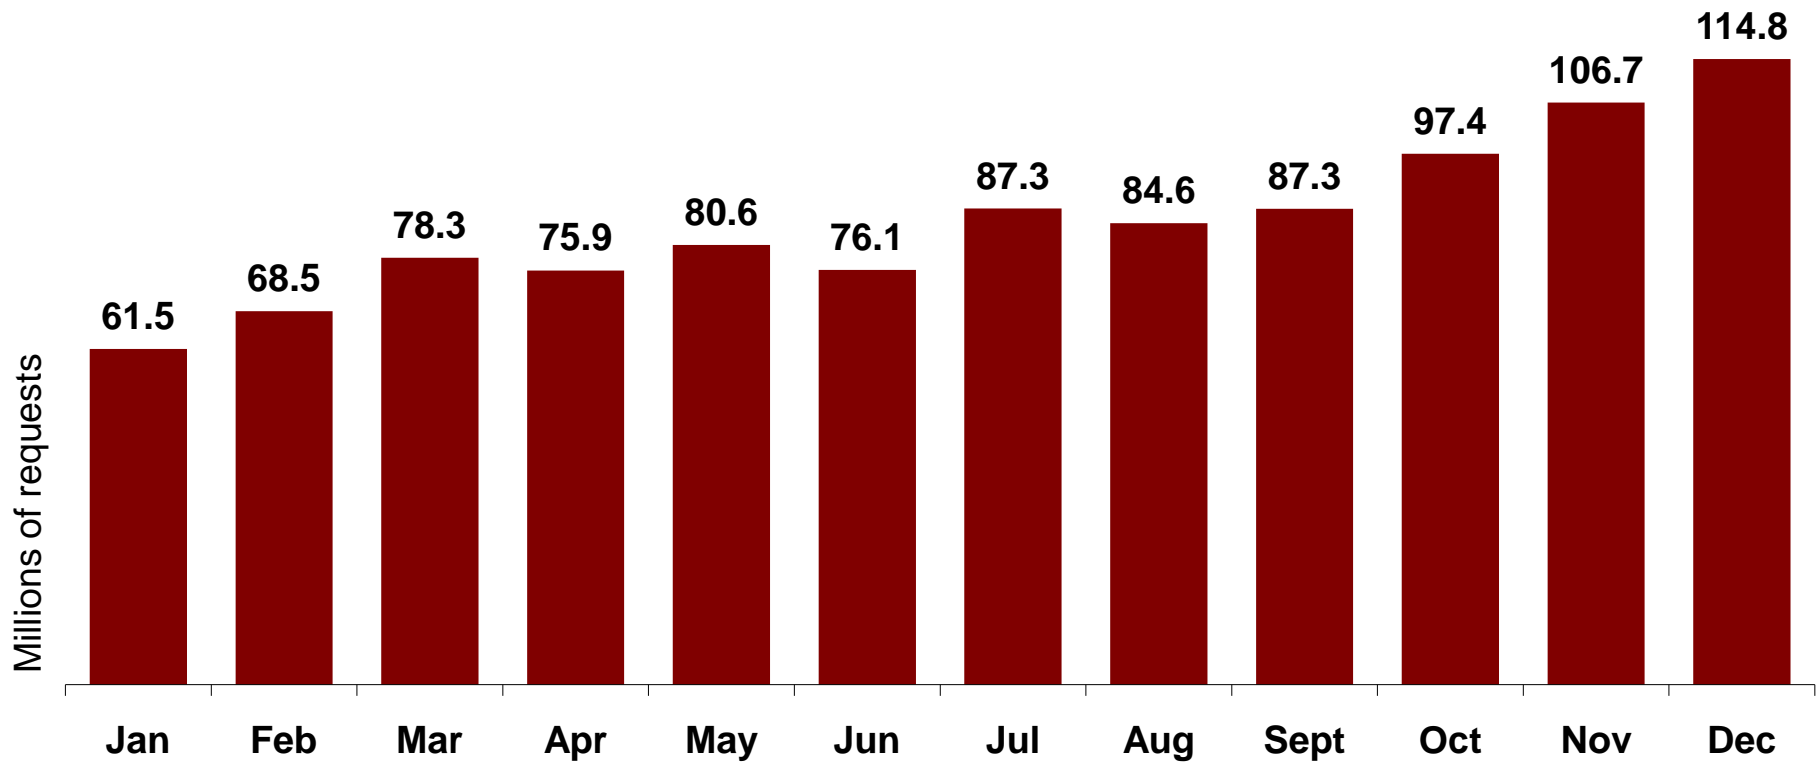

-

-

-

Wogan's final weekday show and the Radio 1 Christmas Chart Show. For television

-

-

-

radio listener's profile.

-

-

-

-

- Please quote the source of these figures as "BBC iStats"

-

-

-

Wogan's final weekday show and the Radio 1 Christmas Chart Show.

-

-

-

-

-

-

-