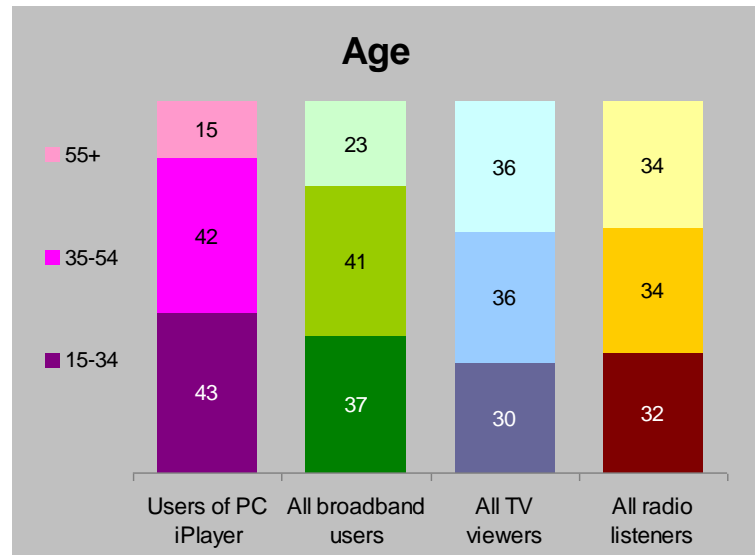

-

-

-

**Internet and radio usage patterns by time of day
(scales adjusted for comparison)**

-

-

-

standard way of counting "users" or "visitors" to