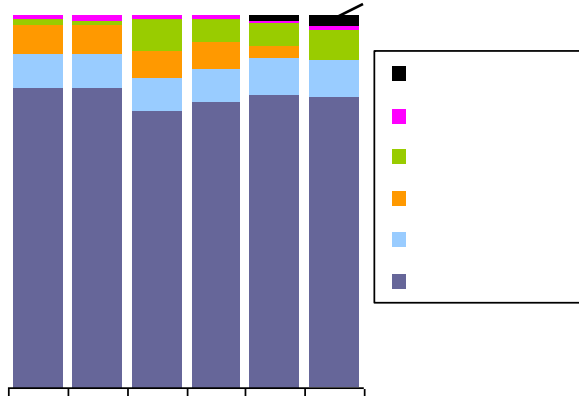

Wogan's final weekday show and the Radio 1 Christmas Chart Show.

-

-

-

-

-

-

-

-

-

-

**Internet and radio usage patterns by time of day
(scales adjusted for comparison)**

-

-

-

standard way of counting "users" or "visitors" to