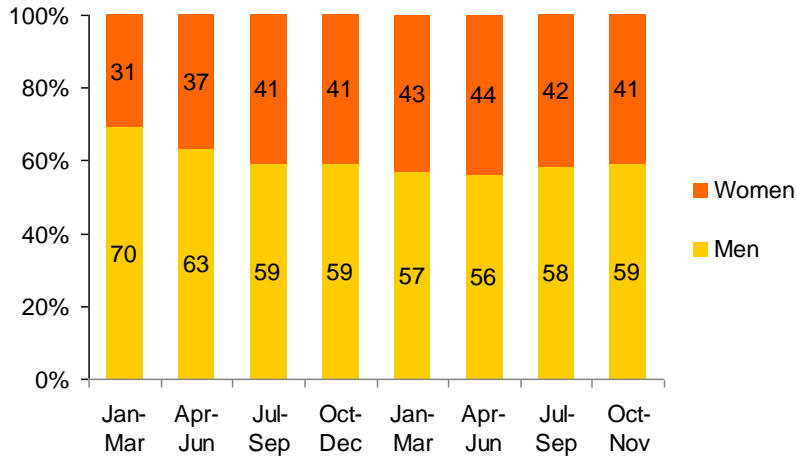

-

-

-

**Internet and radio usage patterns by time of day
(scales adjusted for comparison)**

-

-

-

standard way of counting "users" or "visitors" to

-

We only count successful requests, where a stream or a download actually start, rather than "clicks" which can be repeated

- programmes requested after they have gone out on "normal"

-

exactly the same time as broadcast on "normal" TV / radio