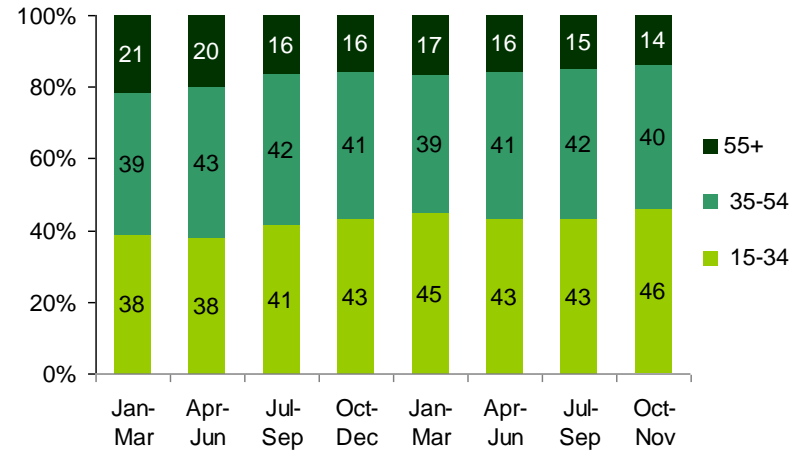

Wogan's final weekday show and the Radio 1 Christmas Chart Show.

-

-

-

-

-

-

-

-

-

-

**Internet and radio usage patterns by time of day
(scales adjusted for comparison)**

-

-

-

standard way of counting "users" or "visitors" to

-

We only count successful requests, where a stream or a download actually start, rather than "clicks" which can be repeated

- programmes requested after they have gone out on "normal"

-

exactly the same time as broadcast on "normal" TV / radio