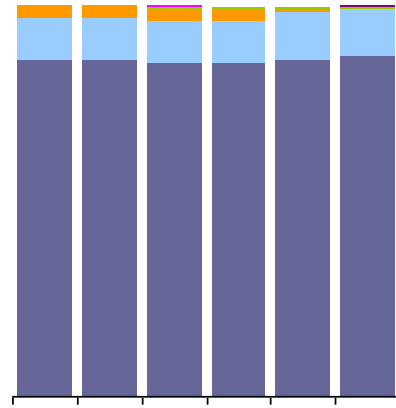

Wogan's final weekday show and the Radio 1 Christmas Chart Show.

-

-

-

-

-

-

-

-

-

-

**Internet and radio usage patterns by time of day
(scales adjusted for comparison)**

-

-

-

standard way of counting "users" or "visitors" to